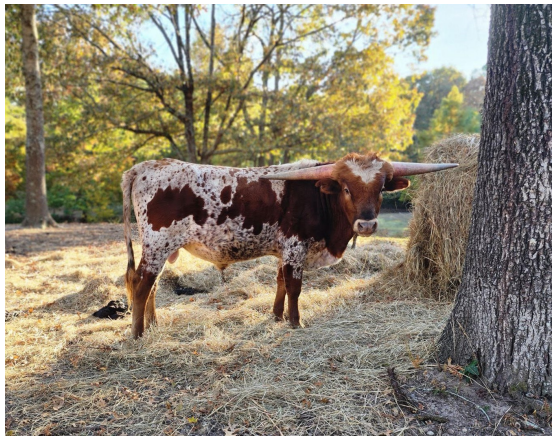

**SL Big Star**

**Date of Birth:** 03/19/2023  
**Registration 1:** B1107953  
**Breeder:** Bentwood Ranch  
**Owner:** Chad & Janell Smith

Courtesy of JON WAGNER

**TTT:** 50.3750 on 09/25/2024

GARLAND'S BIG TEX TAG 607AE